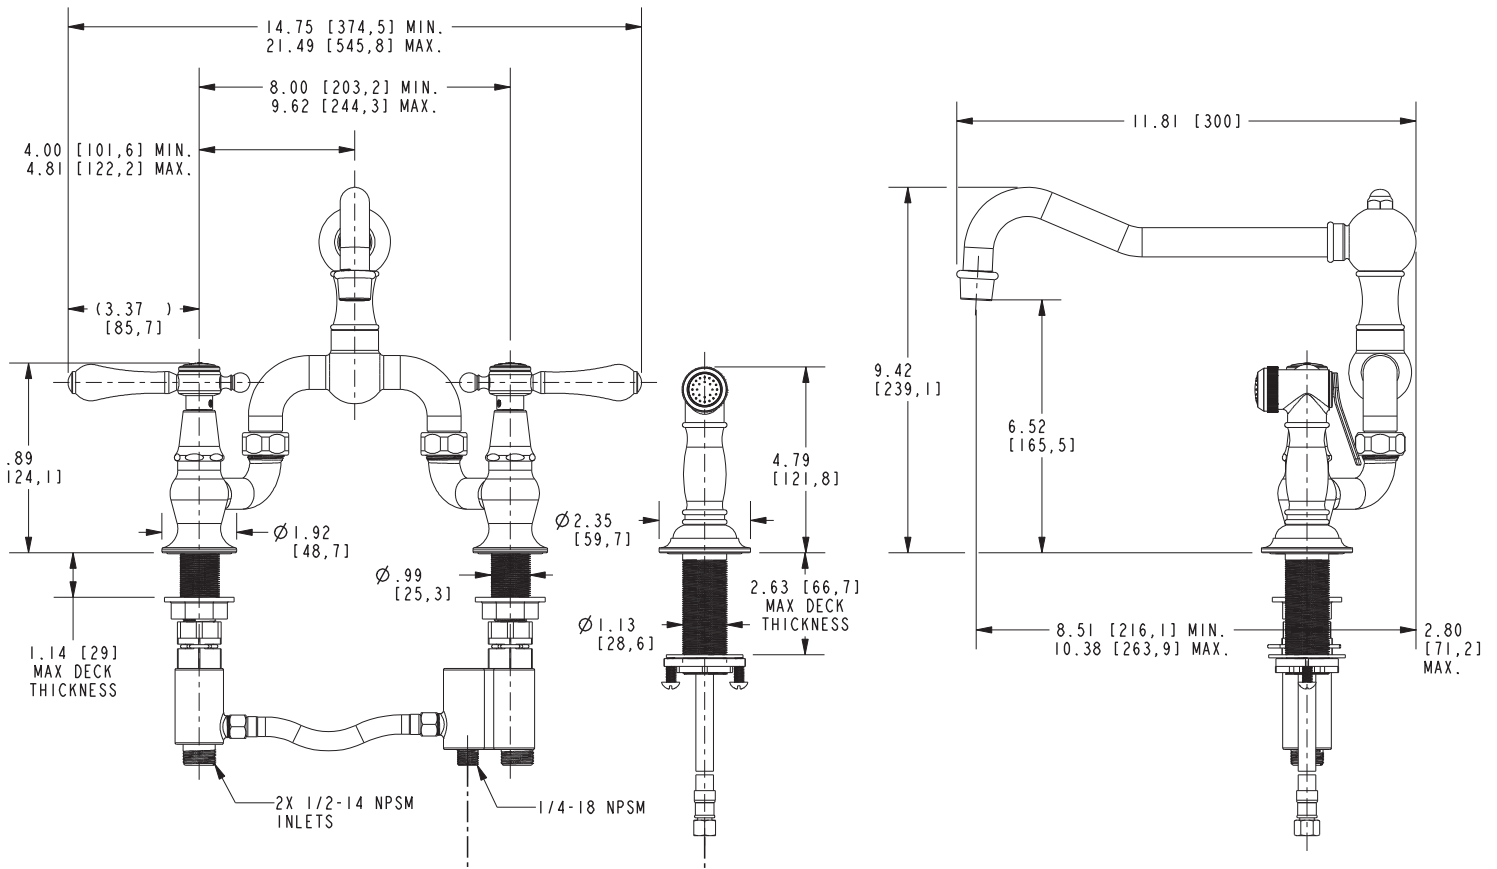

CHESTERFIELD

Features

- Solid brass construction
- Bridge-style brass valve bodies
- Quarter-turn washerless ceramic disc valve cartridges
- Swivel spout assembly
- Solid brass pull-out sidespray assembly
- 6.52" (16.6 cm) spout height at outlet
- 8.51" (21.6 cm) min. to 10.38" (26.4 cm) max. spout reach (c-c)
- For 8.00" (20.3 cm) centers - Maximum 9.62" (24.4 cm)
- ADA Complaint (Handles Only)
- 1.8 GPM (6.8 LPM) Max

Product Specification Add "Color / Finish" suffix to Model number, below.

The Bridge Style Kitchen Faucet with Sidespray shall be made of solid brass construction. Faucet shall incorporate a swivel spout assembly with integral side-spray diverter assembly and feature bridge-style brass valve bodies with quarter-turn washerless ceramic disc valve cartridges. Faucet shall have a 1.8 gallons (6.8 liters) per minute maximum flow rate. Product shall be for 8.00" (20.3 cm) centers - Maximum 9.62" (24.4 cm). Product shall incorporate a 6.52" (16.5 cm) spout height at outlet and an 8.51" (21.6 cm) min. to 10.38" (26.4 cm) max. spout reach (c-c). Faucet shall incorporate traditional lever handles. Bridge-Style Kitchen Faucet with Sidespray shall be Newport Brass Model 9453-1/____.

9453-1

PRODUCT DIMENSIONS *(Units are in inches)*

Chesterfield Bridge Style Kitchen Faucet 9453-1